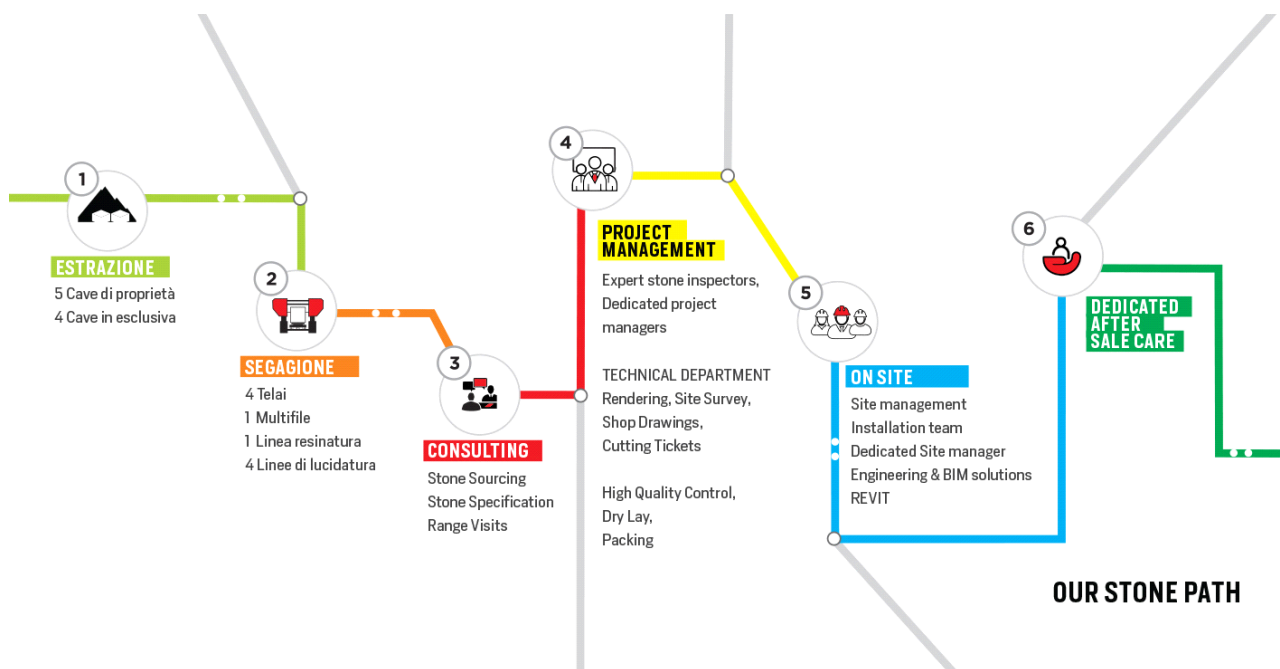

FURRER
CARRARA

SHOW ROOM
Via Covetta, 1
54033 Avenza, Carrara

HEADQUARTER
Via Covetta, 2
54030 Carrara (MS) Italy