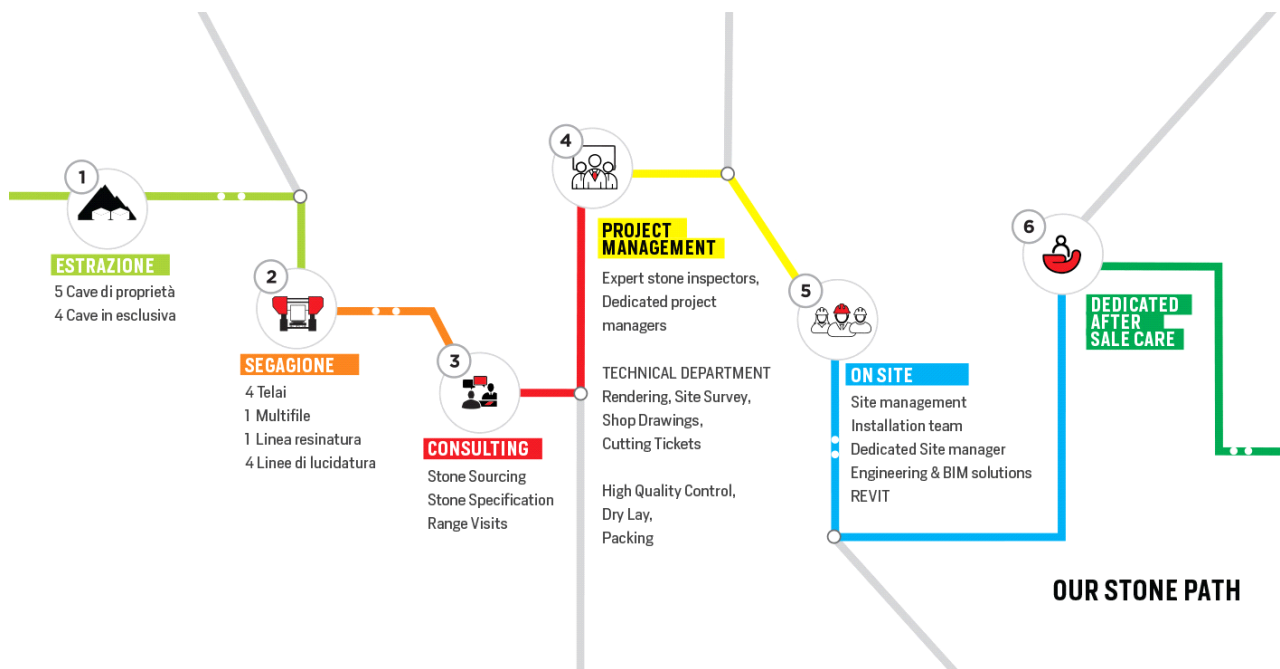

FURRER
CARRARA

SHOW ROOM
Via Covetta, 1
54033 Avenza, Carrara

HEADQUARTER
Via Covetta, 2
54030 Carrara (MS) Italy