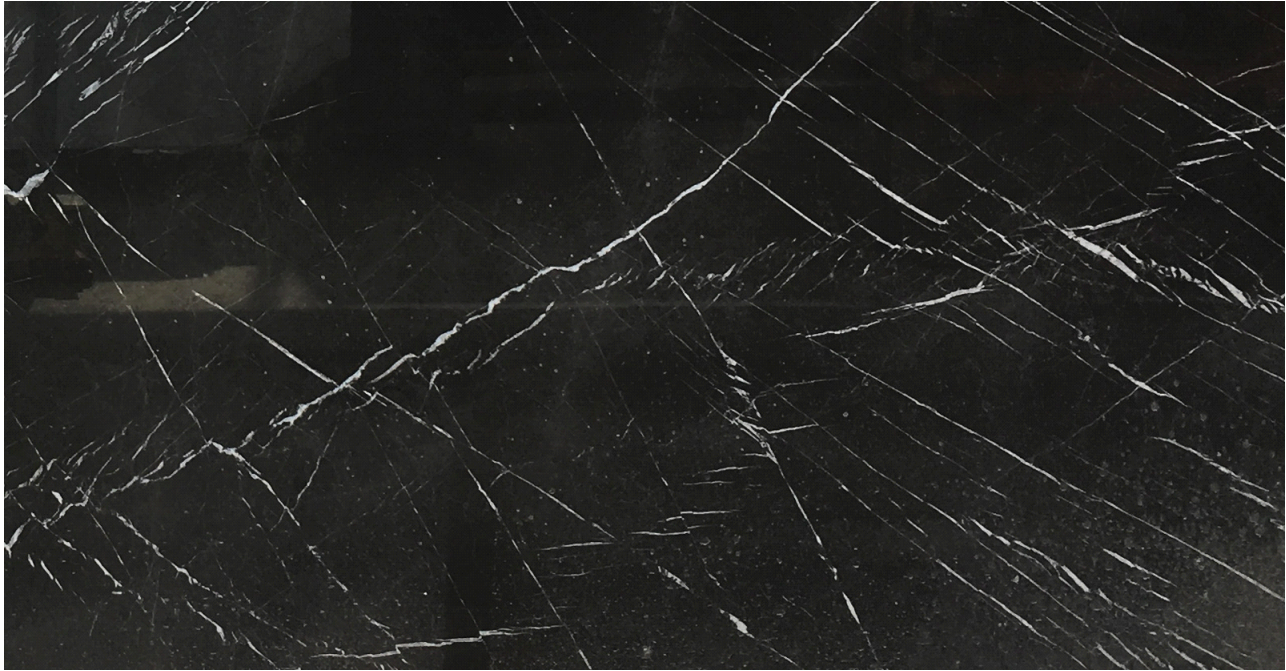

## AGATA GREY

### **MACROSCOPIC DESCRIPTION**

Agata Grey Marble is a dark grey marble tended to black with white diagonal trend veining, different marked by the quarry that block is extracted. Thanks to his elegant texture, Agata Grey Marble confers character and personality to every type use, it's suitable for different type of project for modern or classic spaces.