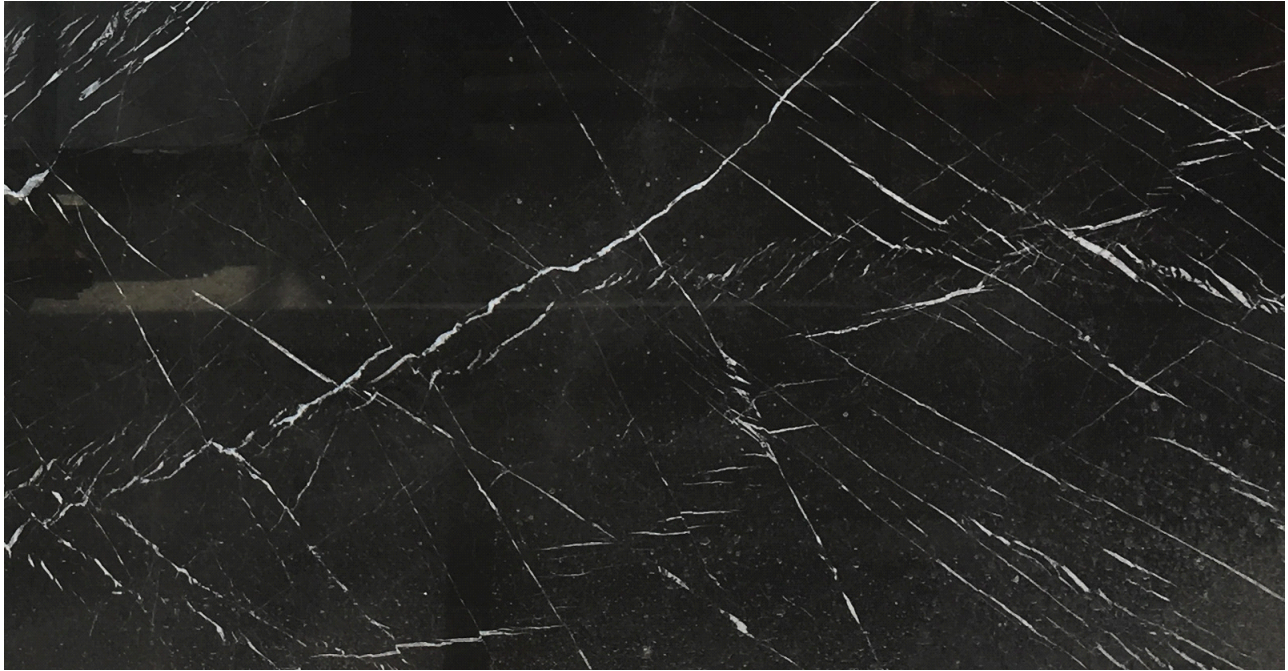

FURRER
CARRARA

AGATA GREY

MACROSCOPIC DESCRIPTION

Agata Grey Marble is a dark grey marble tended to black with white diagonal trend veining, different marked by the quarry that block is extracted. Thanks to his elegant texture, Agata Grey Marble confers character and personality to every type use, it's suitable for different type of project for modern or classic spaces.

br> Agata Grey Marble confer remarkable aesthetic impact on surfaces, You can be used for luxury furniture, interior cladding, columns, bathroom's top and flooring, kitchen, express his beautiful and elegance in the greatest mode in lucid finisch and smooth.