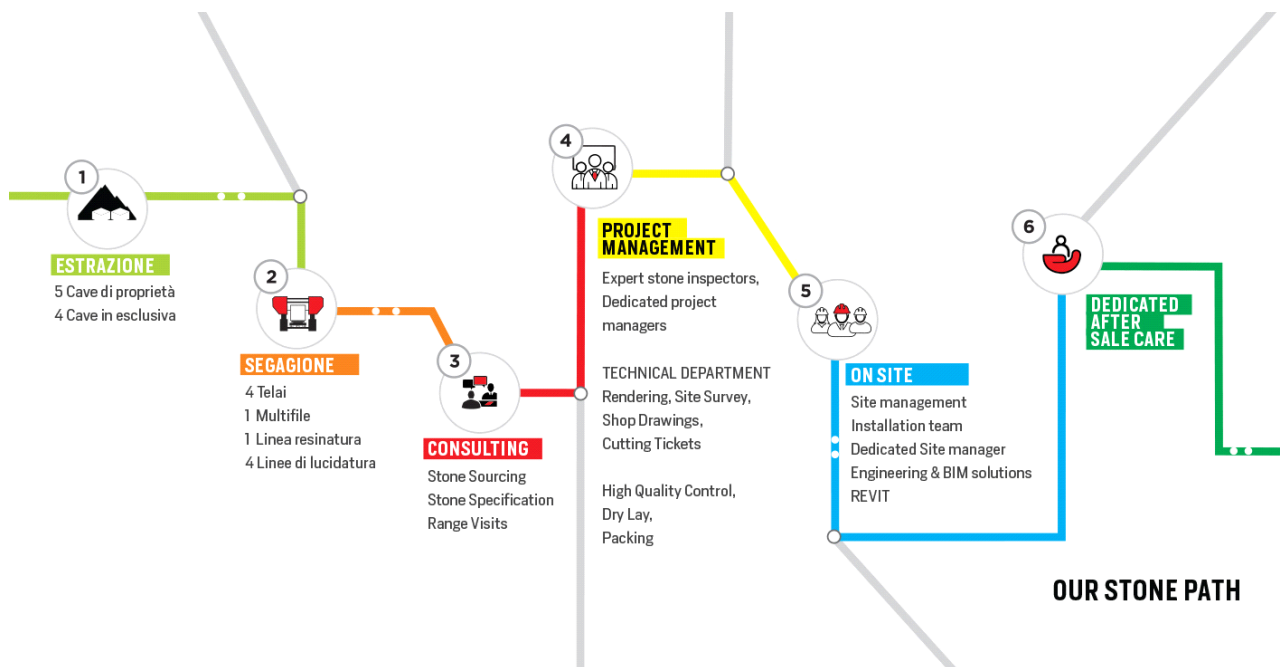

FURRER
CARRARA

SHOW ROOM
Via Covetta, 1
54033 Avenza, Carrara

HEADQUARTER
Via Covetta, 2
54030 Carrara (MS) Italy